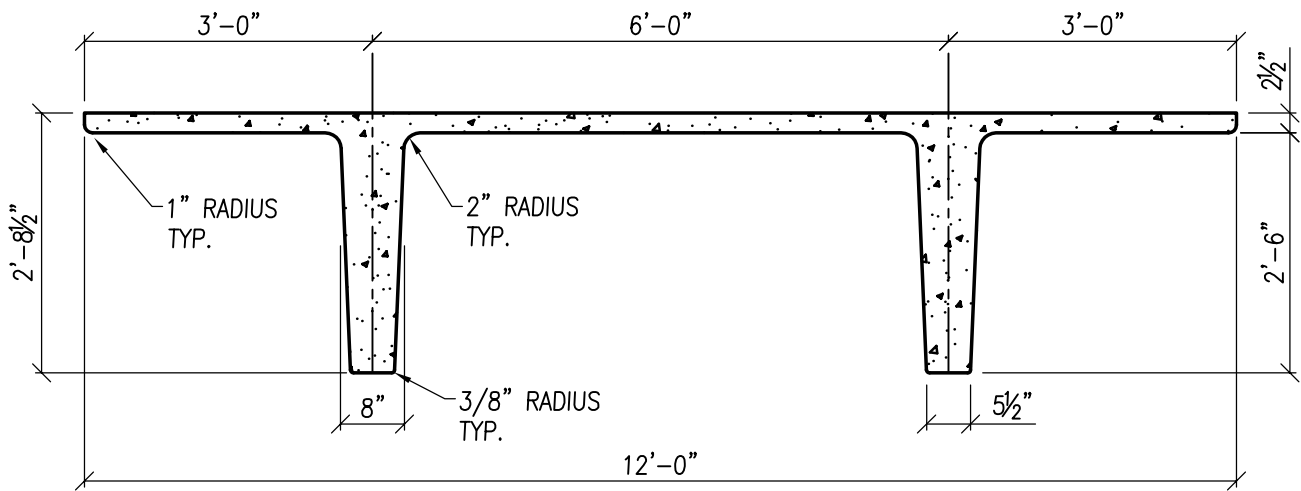

TS-2

12'-0" x 32 1/2" DEEP DOUBLE TEE

WEIGHT: = 826 P.L.F.

SPANCRETE

Drafting & Engineering Offices

Waukesha, WI: 414-290-9000
Valders, WI: 920-775-4121

Sales Offices

Waukesha, WI
414-290-9000