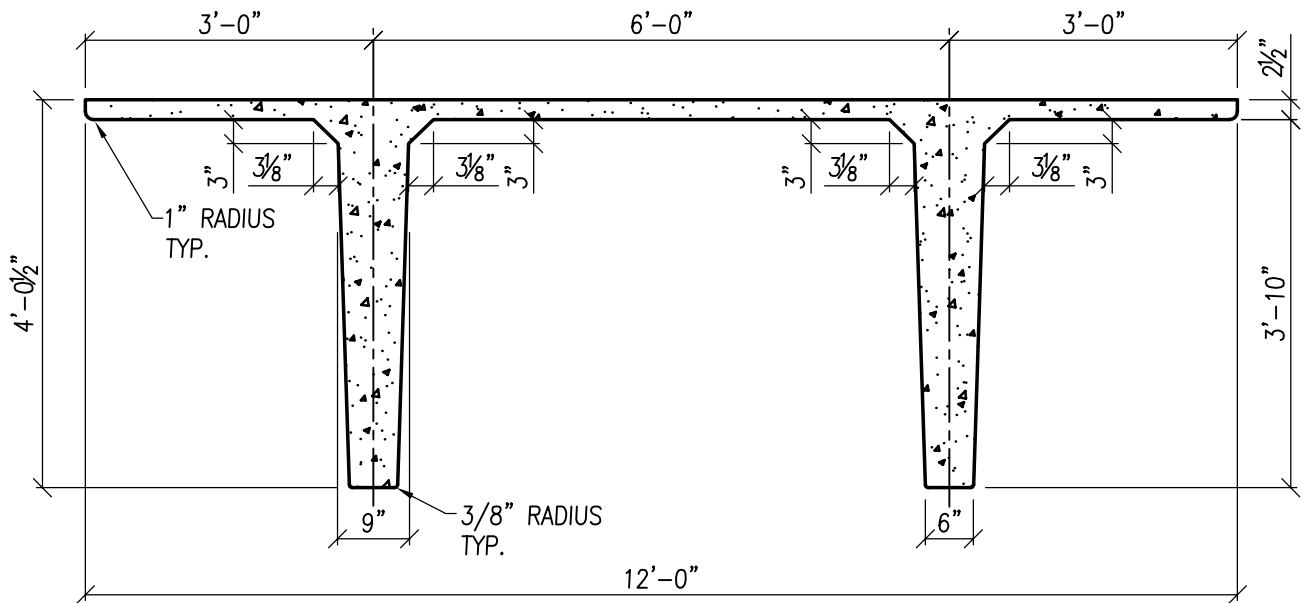

12'-0" x 48 1/2" DEEP DOUBLE TEE

WEIGHT: = 1148 P.L.F.

SPANCRETE

Drafting & Engineering Offices

Waukesha, WI: 414-290-9000
Valders, WI: 920-775-4121

Sales Offices

Waukesha, WI
414-290-9000

Green Bay, WI
920-494-0274

Arlington Heights, IL
847-879-2100

DETAIL NUMBER:

TS-5