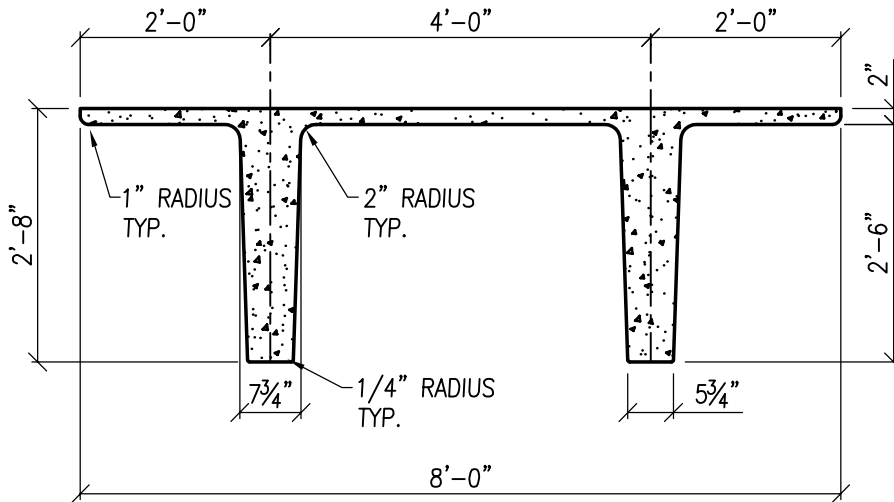

8'-0" x 32" DEEP DOUBLE TEE

WEIGHT: = 645 P.L.F.

SPANCRETE

Drafting & Engineering Offices

Waukesha, WI: 414-290-9000
Valders, WI: 920-775-4121

Sales Offices

Waukesha, WI
414-290-9000

Green Bay, WI
920-494-0274

Arlington Heights, IL
847-879-2100

DETAIL NUMBER:

TS-7