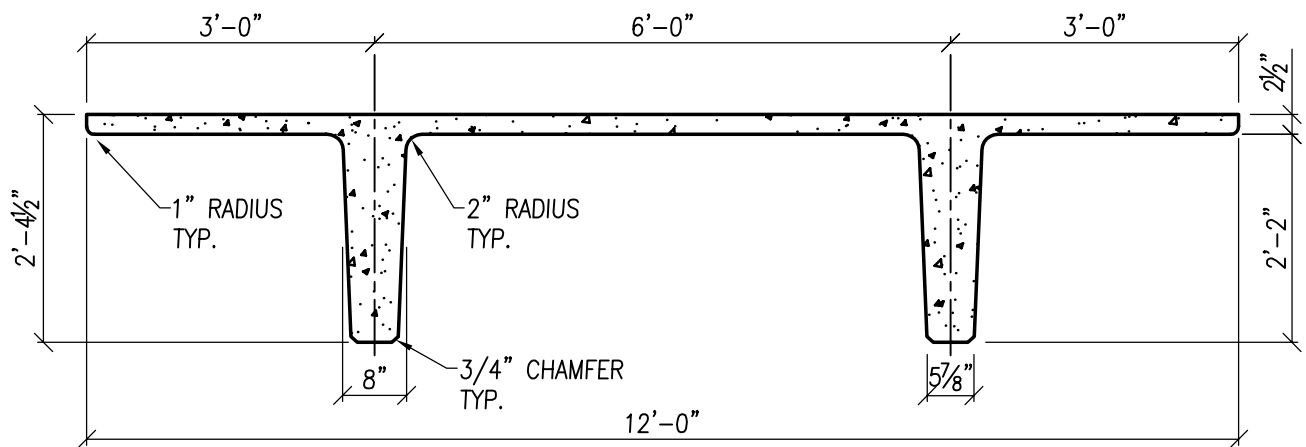

SPANCRETE

®

DOUBLE TEE CROSS-SECTIONS

12'-0" x 24 1/2" DEEP DOUBLE TEE

WEIGHT: = 724 P.L.F.

SPANCRETE

Drafting & Engineering Offices

Waukesha, WI: 414-290-9000
Valders, WI: 920-775-4121

Sales Offices

Waukesha, WI
414-290-9000

Green Bay, WI
920-494-0274

Arlington Heights, IL
847-879-2100

DETAIL NUMBER:

TS-1

12'-0" x 28 1/2" DEEP DOUBLE TEE

WEIGHT: = 776 P.L.F.