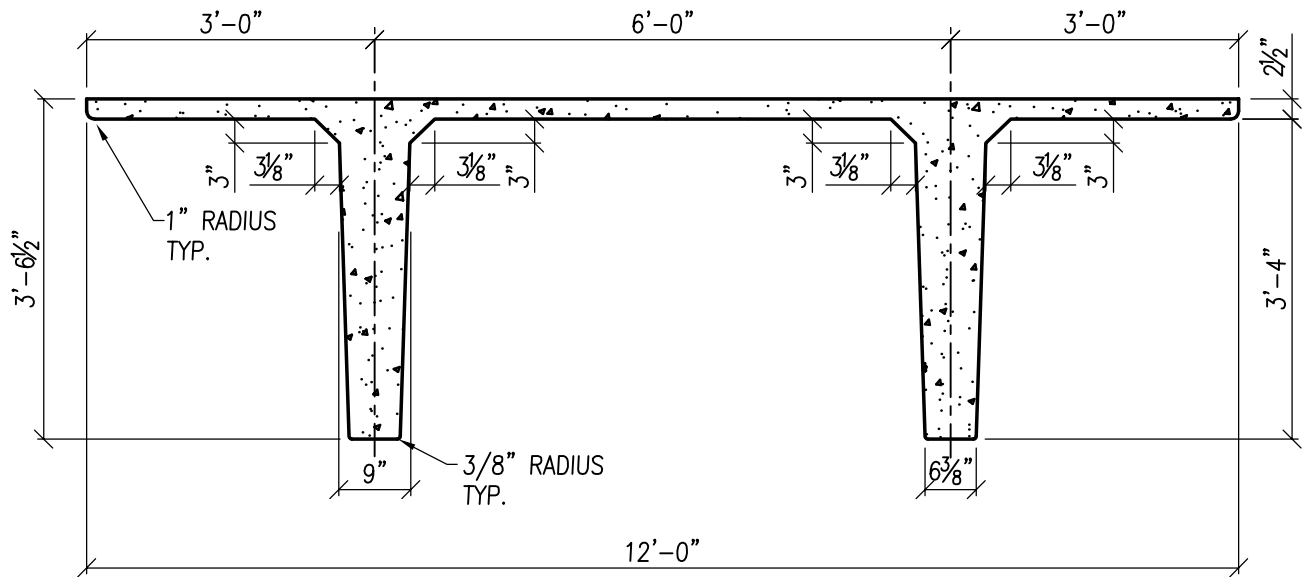

12'-0" x 42 1/2" DEEP DOUBLE TEE

WEIGHT: = 1068 P.L.F.

SPANCRETE

Drafting & Engineering Offices

Waukesha, WI: 414-290-9000
Valders, WI: 920-775-4121

Sales Offices

Waukesha, WI
414-290-9000

Green Bay, WI
920-494-0274

Arlington Heights, IL
847-879-2100

DETAIL NUMBER:

TS-4