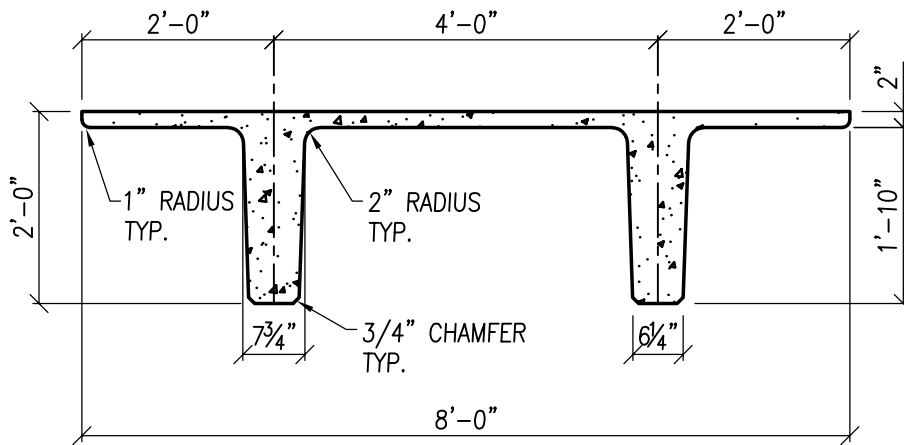

DETAIL NUMBER:

TS-5

8'-0" x 24" DEEP DOUBLE TEE

WEIGHT: = 540 P.L.F.

SPANCRETE

Drafting & Engineering Offices

Waukesha, WI: 414-290-9000
Valders, WI: 920-775-4121

Sales Offices