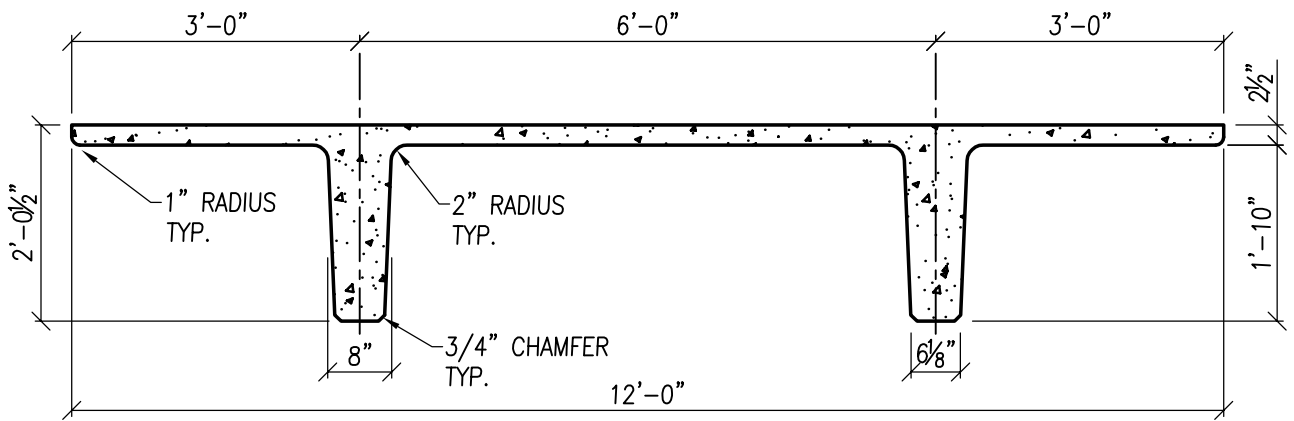

SPANCRETE

®

DOUBLE TEE CROSS-SECTIONS

12'-0" x 24 1/2" DEEP DOUBLE TEE

WEIGHT: = 724 P.L.F.

SPANCRETE

Drafting & Engineering Offices

Waukesha, WI: 414-290-9000
Valders, WI: 920-775-4121

Sales Offices

Waukesha, WI
414-290-9000

Green Bay, WI
920-494-0274

Arlington Heights, IL
847-879-2100

DETAIL NUMBER:

TS-1

12'-0" x 28 1/2" DEEP DOUBLE TEE

WEIGHT: = 776 P.L.F.