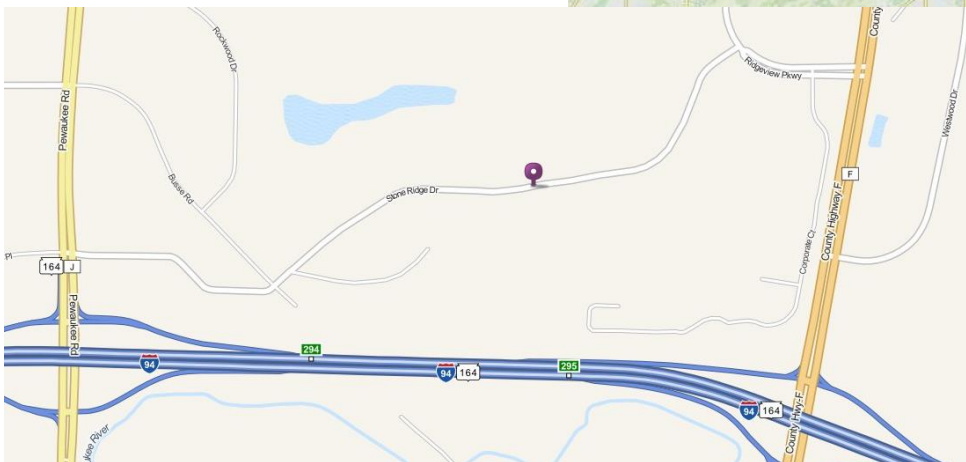

SPANCRETE

N16 W23415 STONERIDGE DRIVE
WAUKESHA, WI 53188 USA
P.O. BOX 828
WAUKESHA, WI 53187 USA
PHONE: 414.290.9000
FAX: 414.290.9130

WWW.SPANCRETE.COM

Directions to Spancrete

N16 W23415 Stoneridge Drive • Waukesha, WI 53188 • 414-290-9000

I-94 E:

Travel east on I-94 E toward Milwaukee. Take the WI-164 N exit, EXIT 294, toward Pewaukee/ County Hwy-J S/Waukesha. Keep left to take the ramp toward Pewaukee. Turn left onto WI-164/ County Hwy-J/Pewaukee Rd. Turn right onto Stoneridge Dr. Spancrete is 0.3 miles past Busse Rd. on your right.

I-94 W:

Travel west on I-94 W toward Madison. Take the County Hwy-F exit, EXIT 295, toward Sussex/WI-74/Waukesha. Merge onto County Hwy-F toward Sussex. Turn left onto Ridgeview Pkwy W. Turn left onto Stoneridge Dr. Spancrete will be on your left.

Spancrete is conveniently located north of I-94 between Hwy F and Hwy J on Stoneridge Drive.