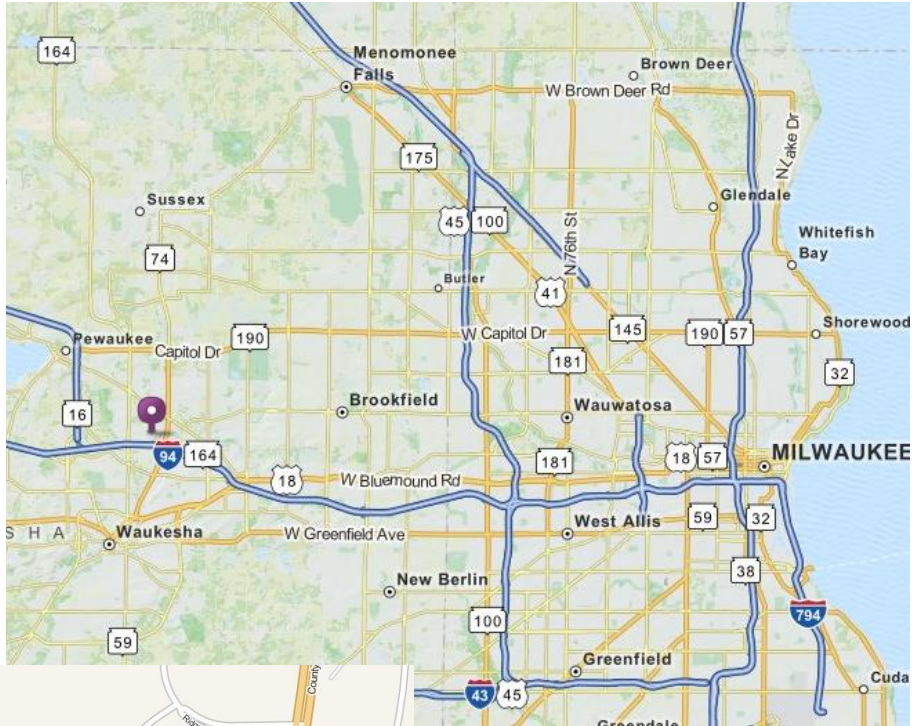

SPANCRETE

N16 W23415 STONERIDGE DRIVE
WAUKESHA, WI 53188 USA
P.O. BOX 828
WAUKESHA, WI 53187 USA
PHONE: 414.290.9000
FAX: 414.290.9130

WWW.SPANCRETE.COM

Directions to Spancrete

N16 W23415 Stoneridge Drive • Waukesha, WI 53188 • 414-290-9000

I-94 E:

Travel east on I-94 E toward Milwaukee. Take the WI-164 N exit, EXIT 294, toward Pewaukee/ County Hwy-J S/Waukesha. Keep left to take the ramp toward Pewaukee. Turn left onto WI-164/ County Hwy-J/Pewaukee Rd. Turn right onto Stoneridge Dr. Spancrete is 0.3 miles past Busse Rd. on your right.

I-94 W:

Travel west on I-94 W toward Madison. Take the County Hwy-F exit, EXIT 295, toward Sussex/WI-74/Waukesha. Merge onto County Hwy-F toward Sussex. Turn left onto Ridgeview Pkwy W. Turn left onto Stoneridge Dr. Spancrete will be on your left.

Spancrete is conveniently located north of I-94 between Hwy F and Hwy J on Stoneridge Drive.